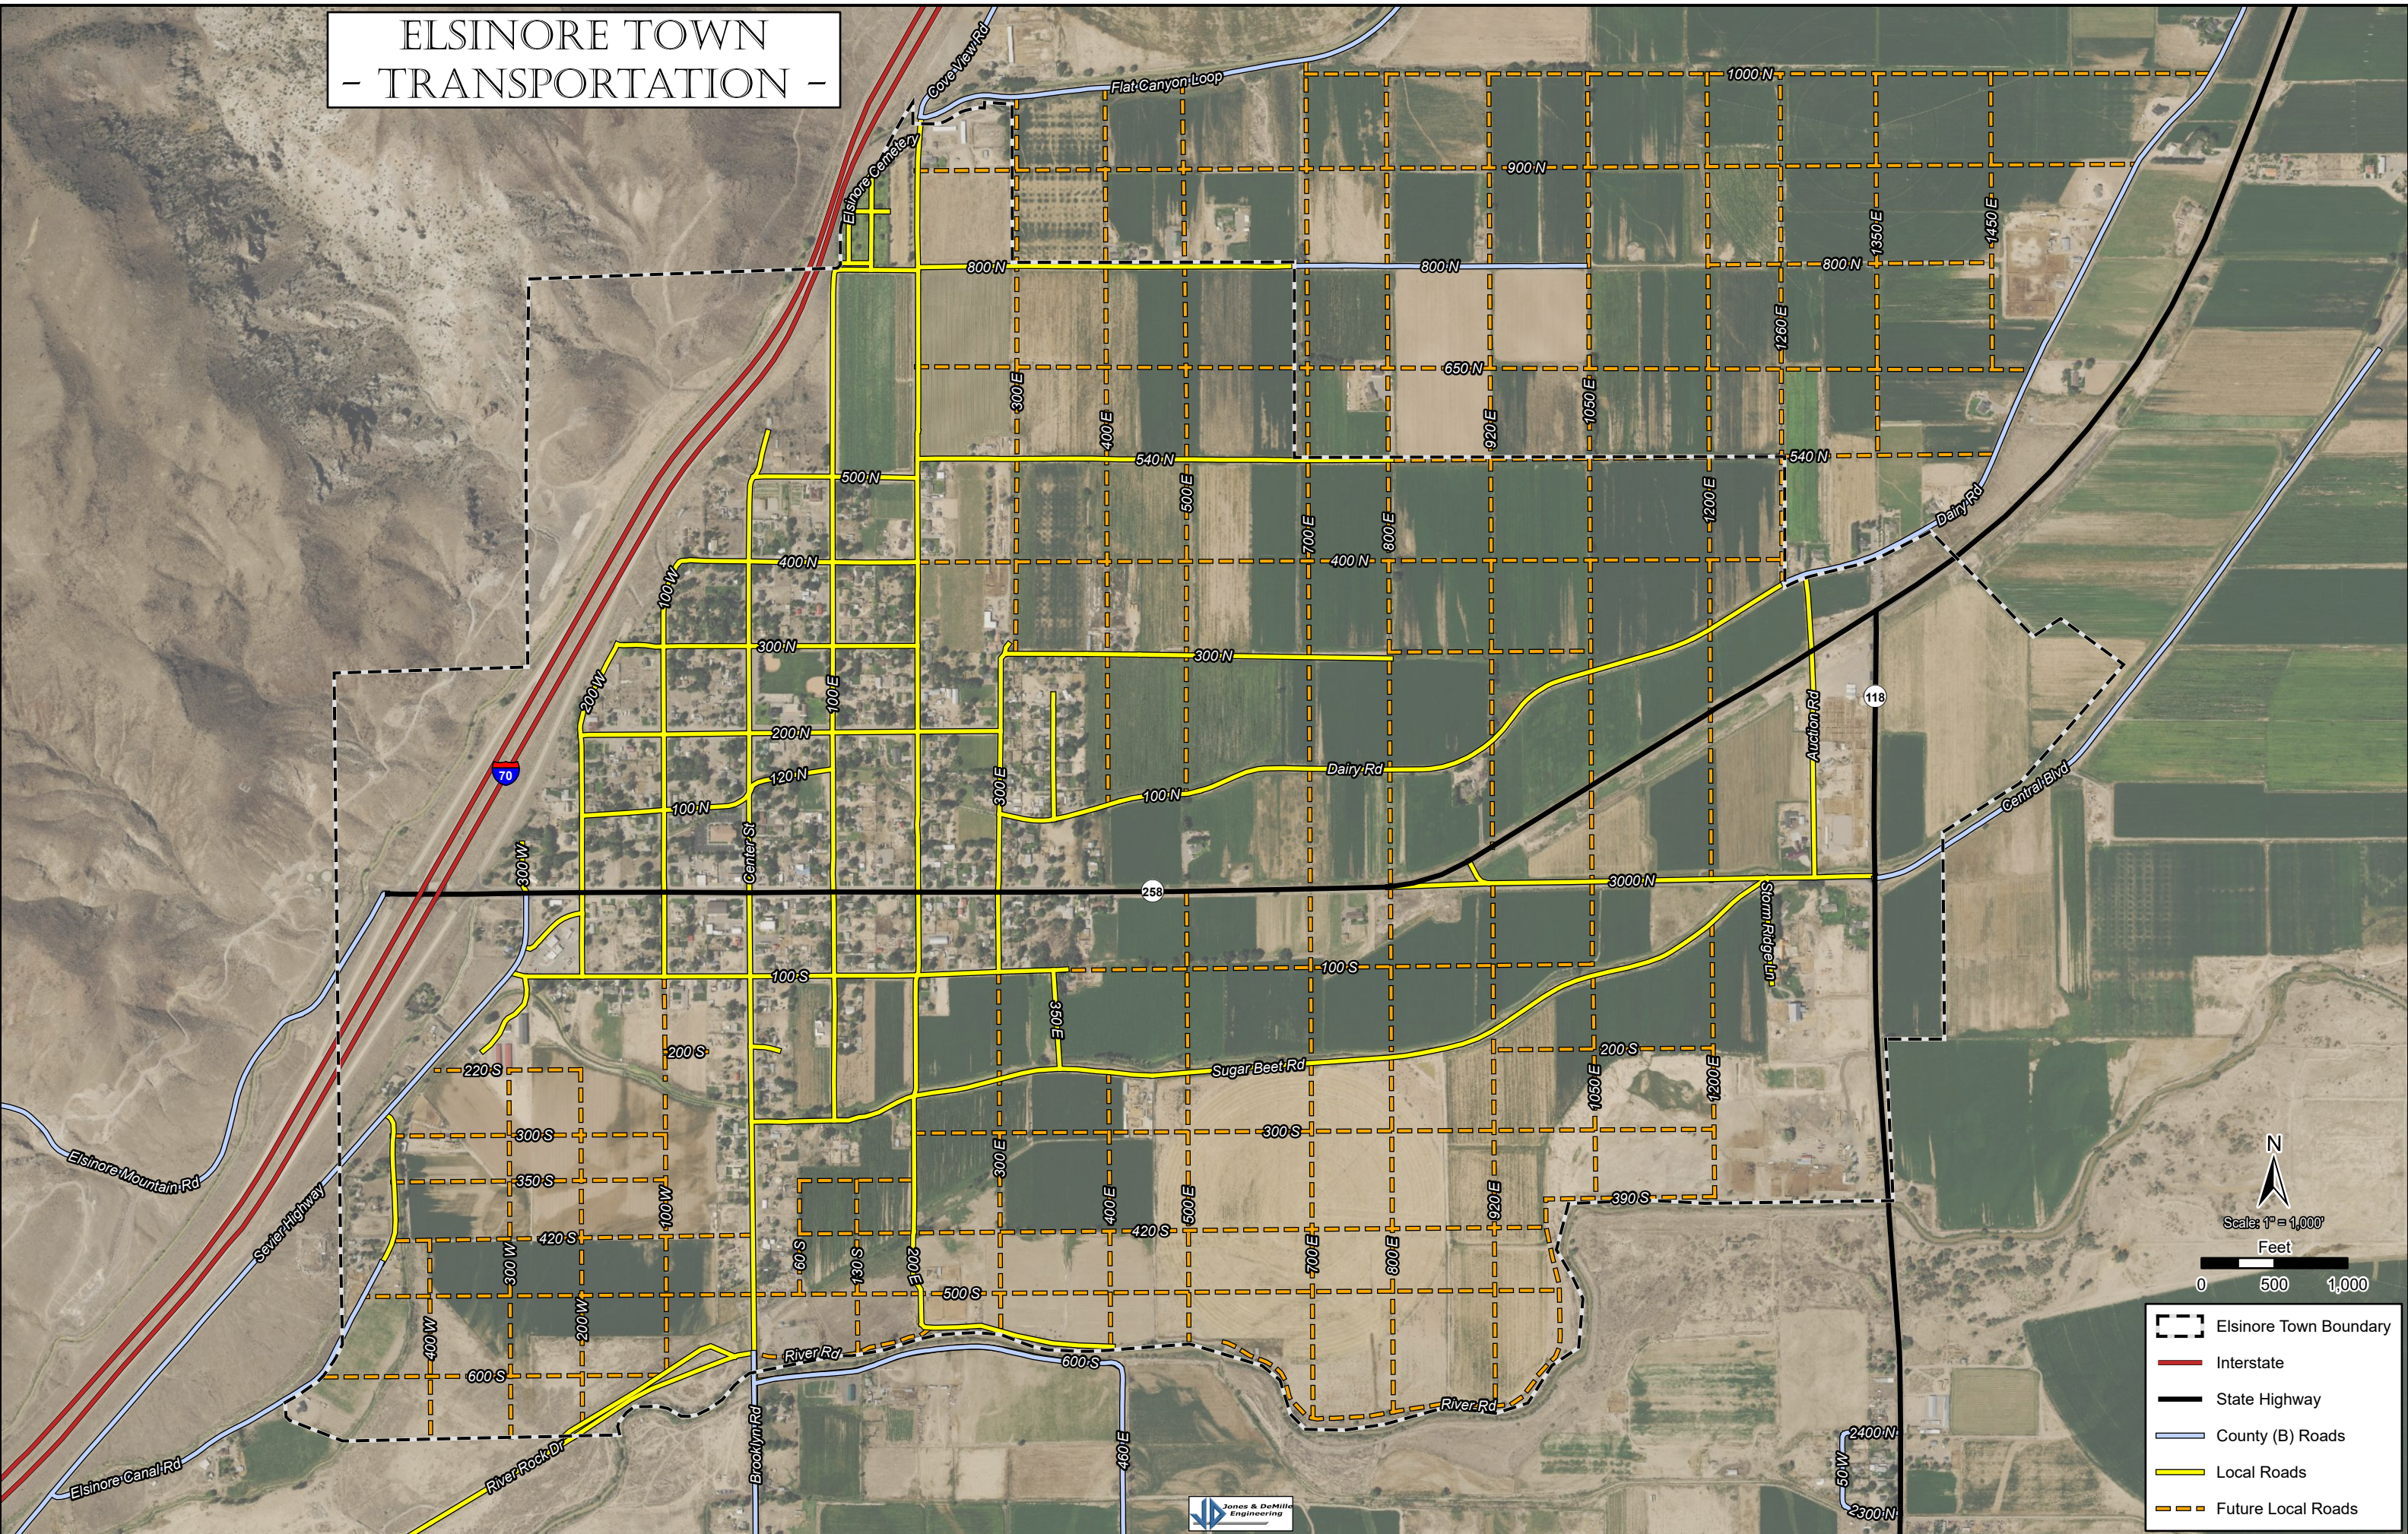

ELSINORE TOWN - TRANSPORTATION -

Scale: 1" = 1,000'
Feet
0 500 1,000

- Elsinore Town Boundary
- Interstate
- State Highway
- County (B) Roads
- Local Roads
- Future Local Roads